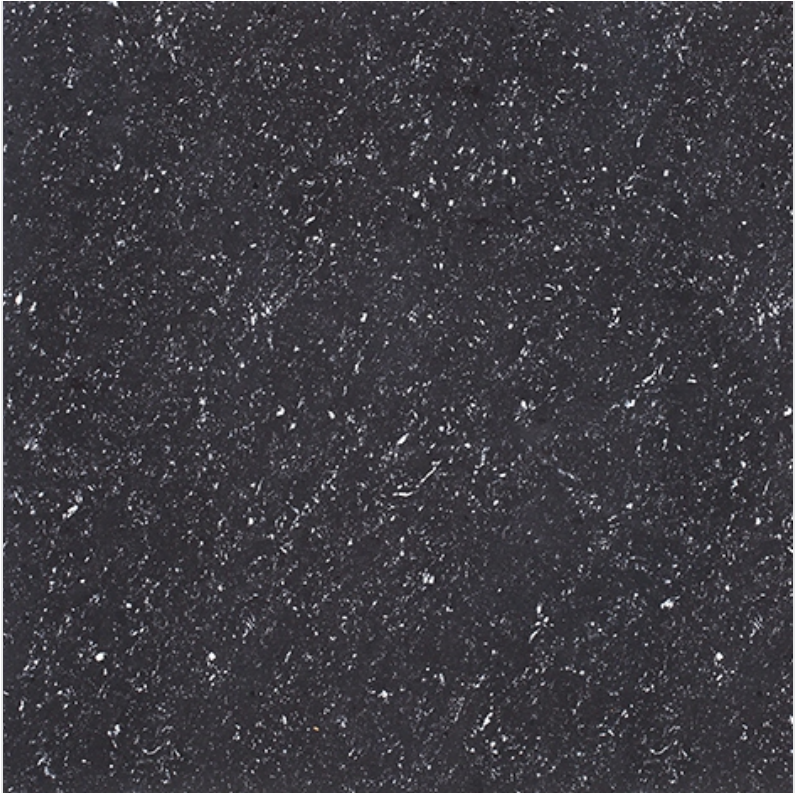

Rashee Pearl Grey

600x600mm

**DOUBLE
CHARGE**
VITRIFIED TILES

600 x 600 MM
600 x 1200 MM

Rashee
Ceramic
— Excellence in Flooring —

Dark Series

 **HIGH
GLOSS**

 **NANO**
shield tech