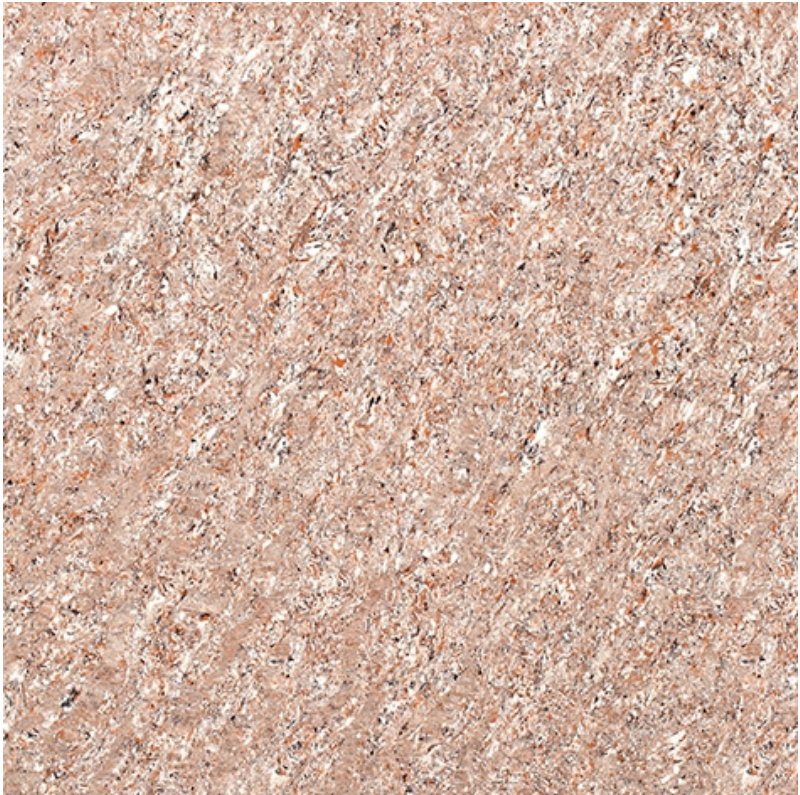

NANO
shield tech.

Rashee Sandy Brown

600x600mm

**DOUBLE
CHARGE**
VITRIFIED TILES

600 x 600 MM
600 x 1200 MM

Light Series

HIGH GLOSS | **NANO shield tech.**

Rashee Butterscotch