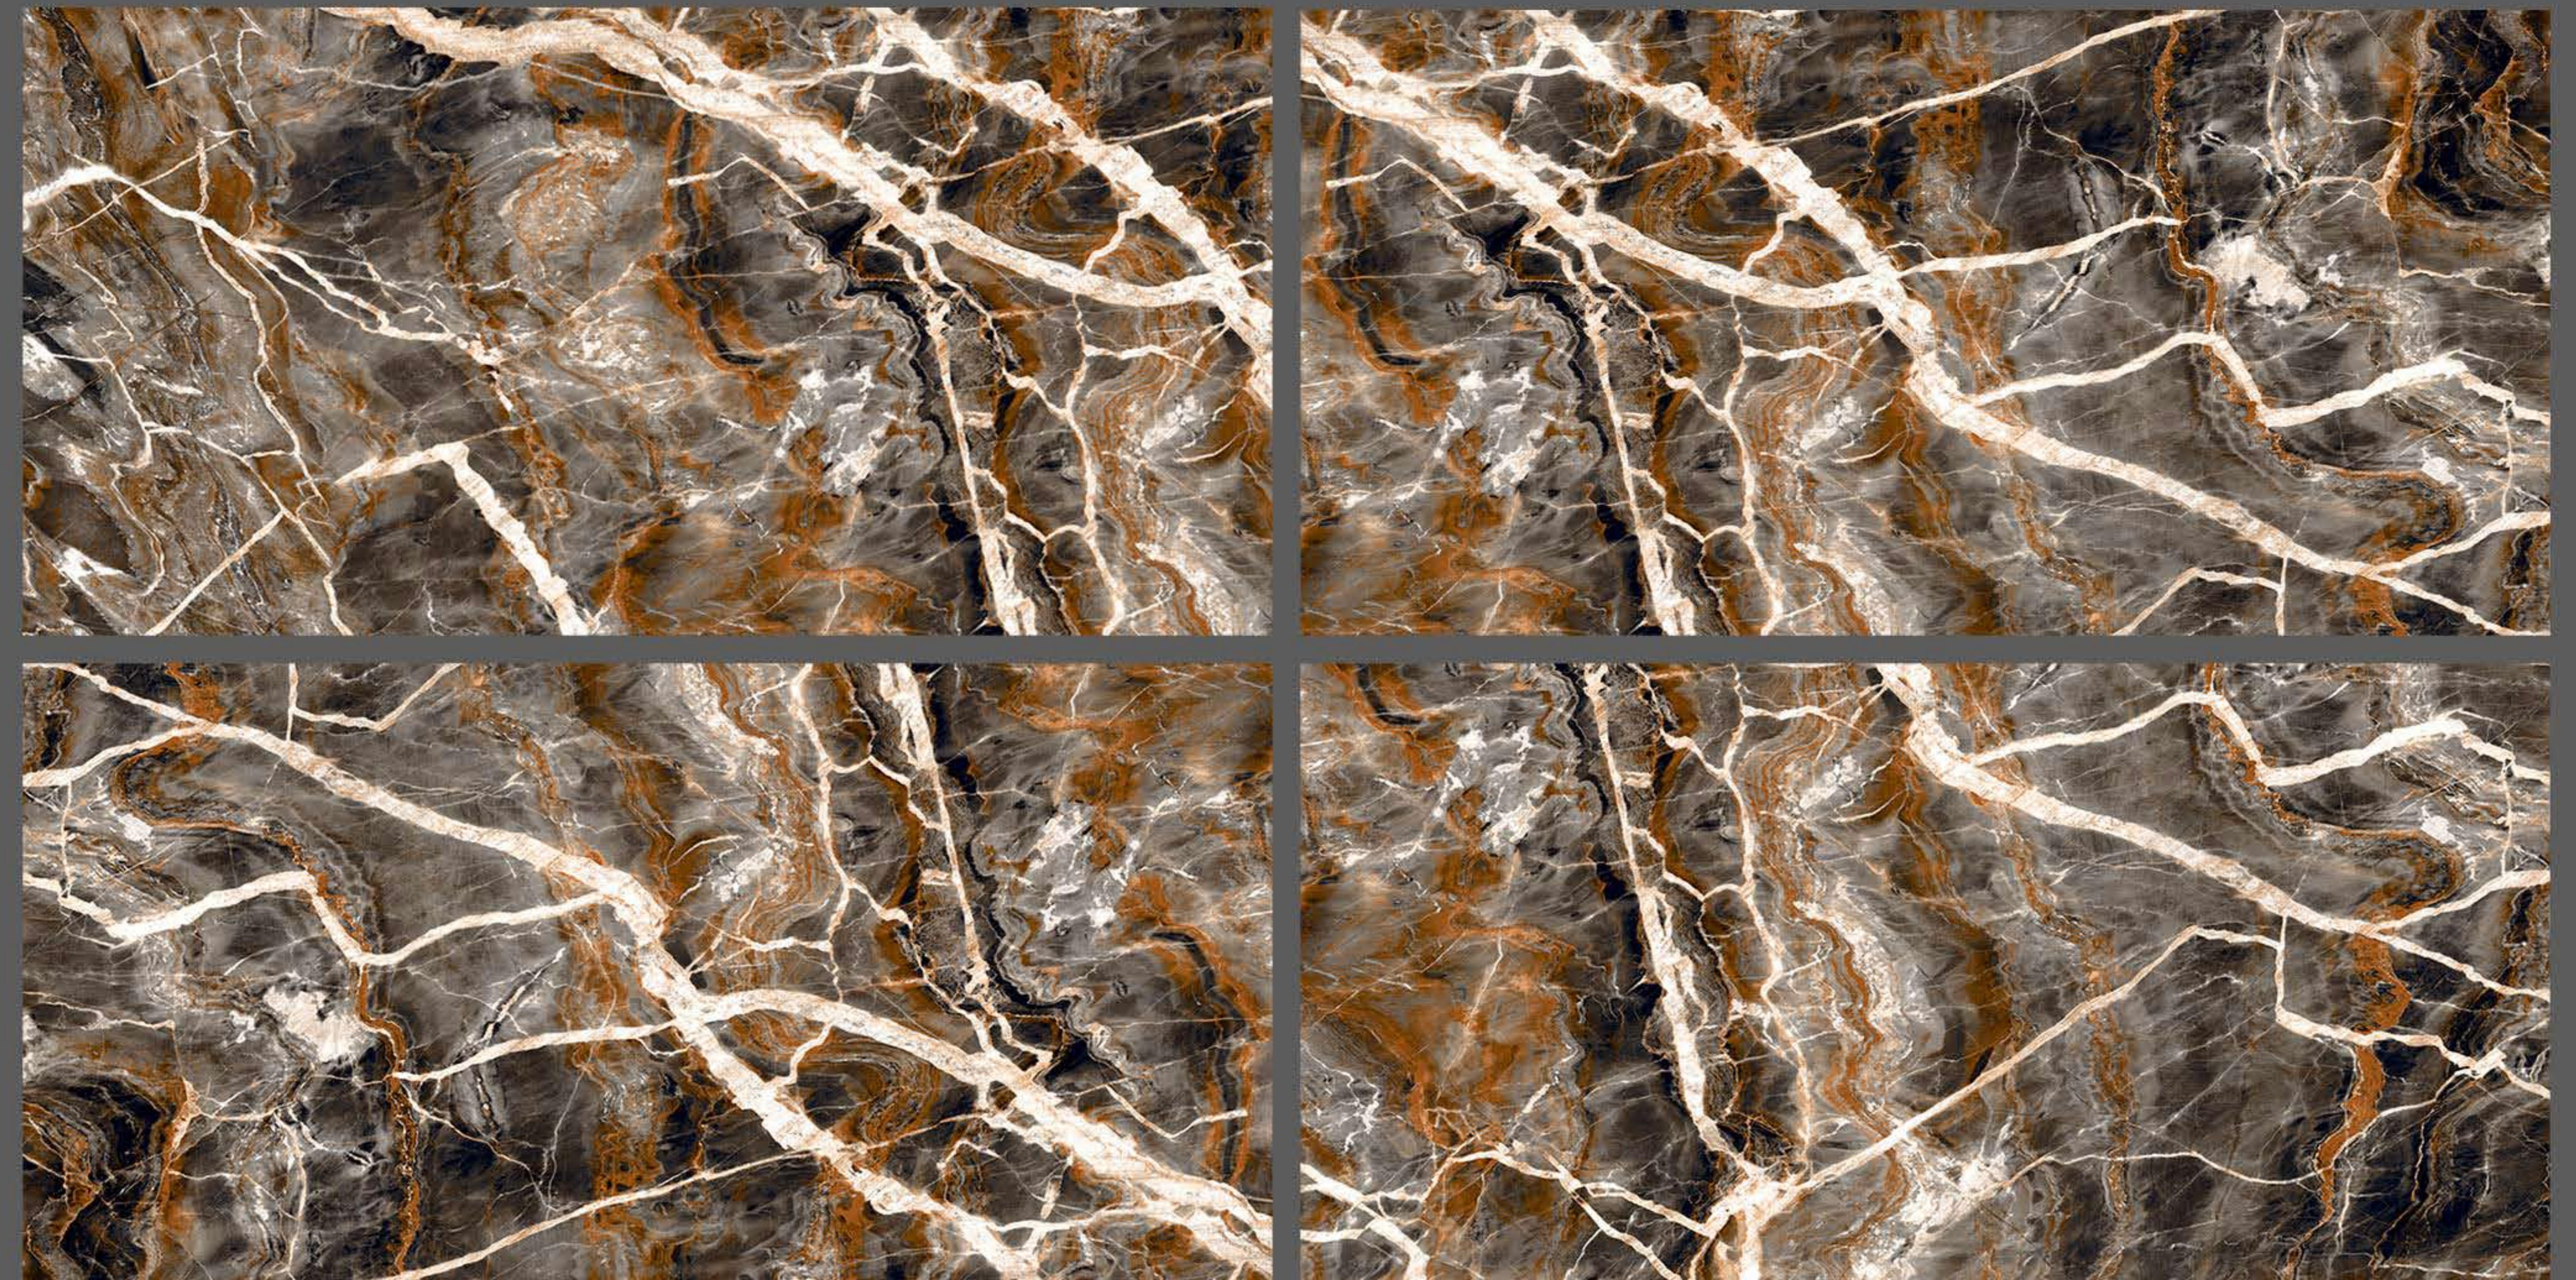

600X1200 HIGH GLOSSY

BUNNY COTTO

600X1200 HIGH GLOSSY

CARCUS BLACK

600X1200 HIGH GLOSSY

COSMOS BLACK

600X1200 HIGH GLOSSY

CRACON BROWN

600X1200 HIGH GLOSSY

CRACON FANTA

600X1200 HIGH GLOSSY

ELECTRONICA NATURAL

600X1200 HIGH GLOSSY

EMPRA CHOCO

600X1200 HIGH GLOSSY

EMPRA WENGE