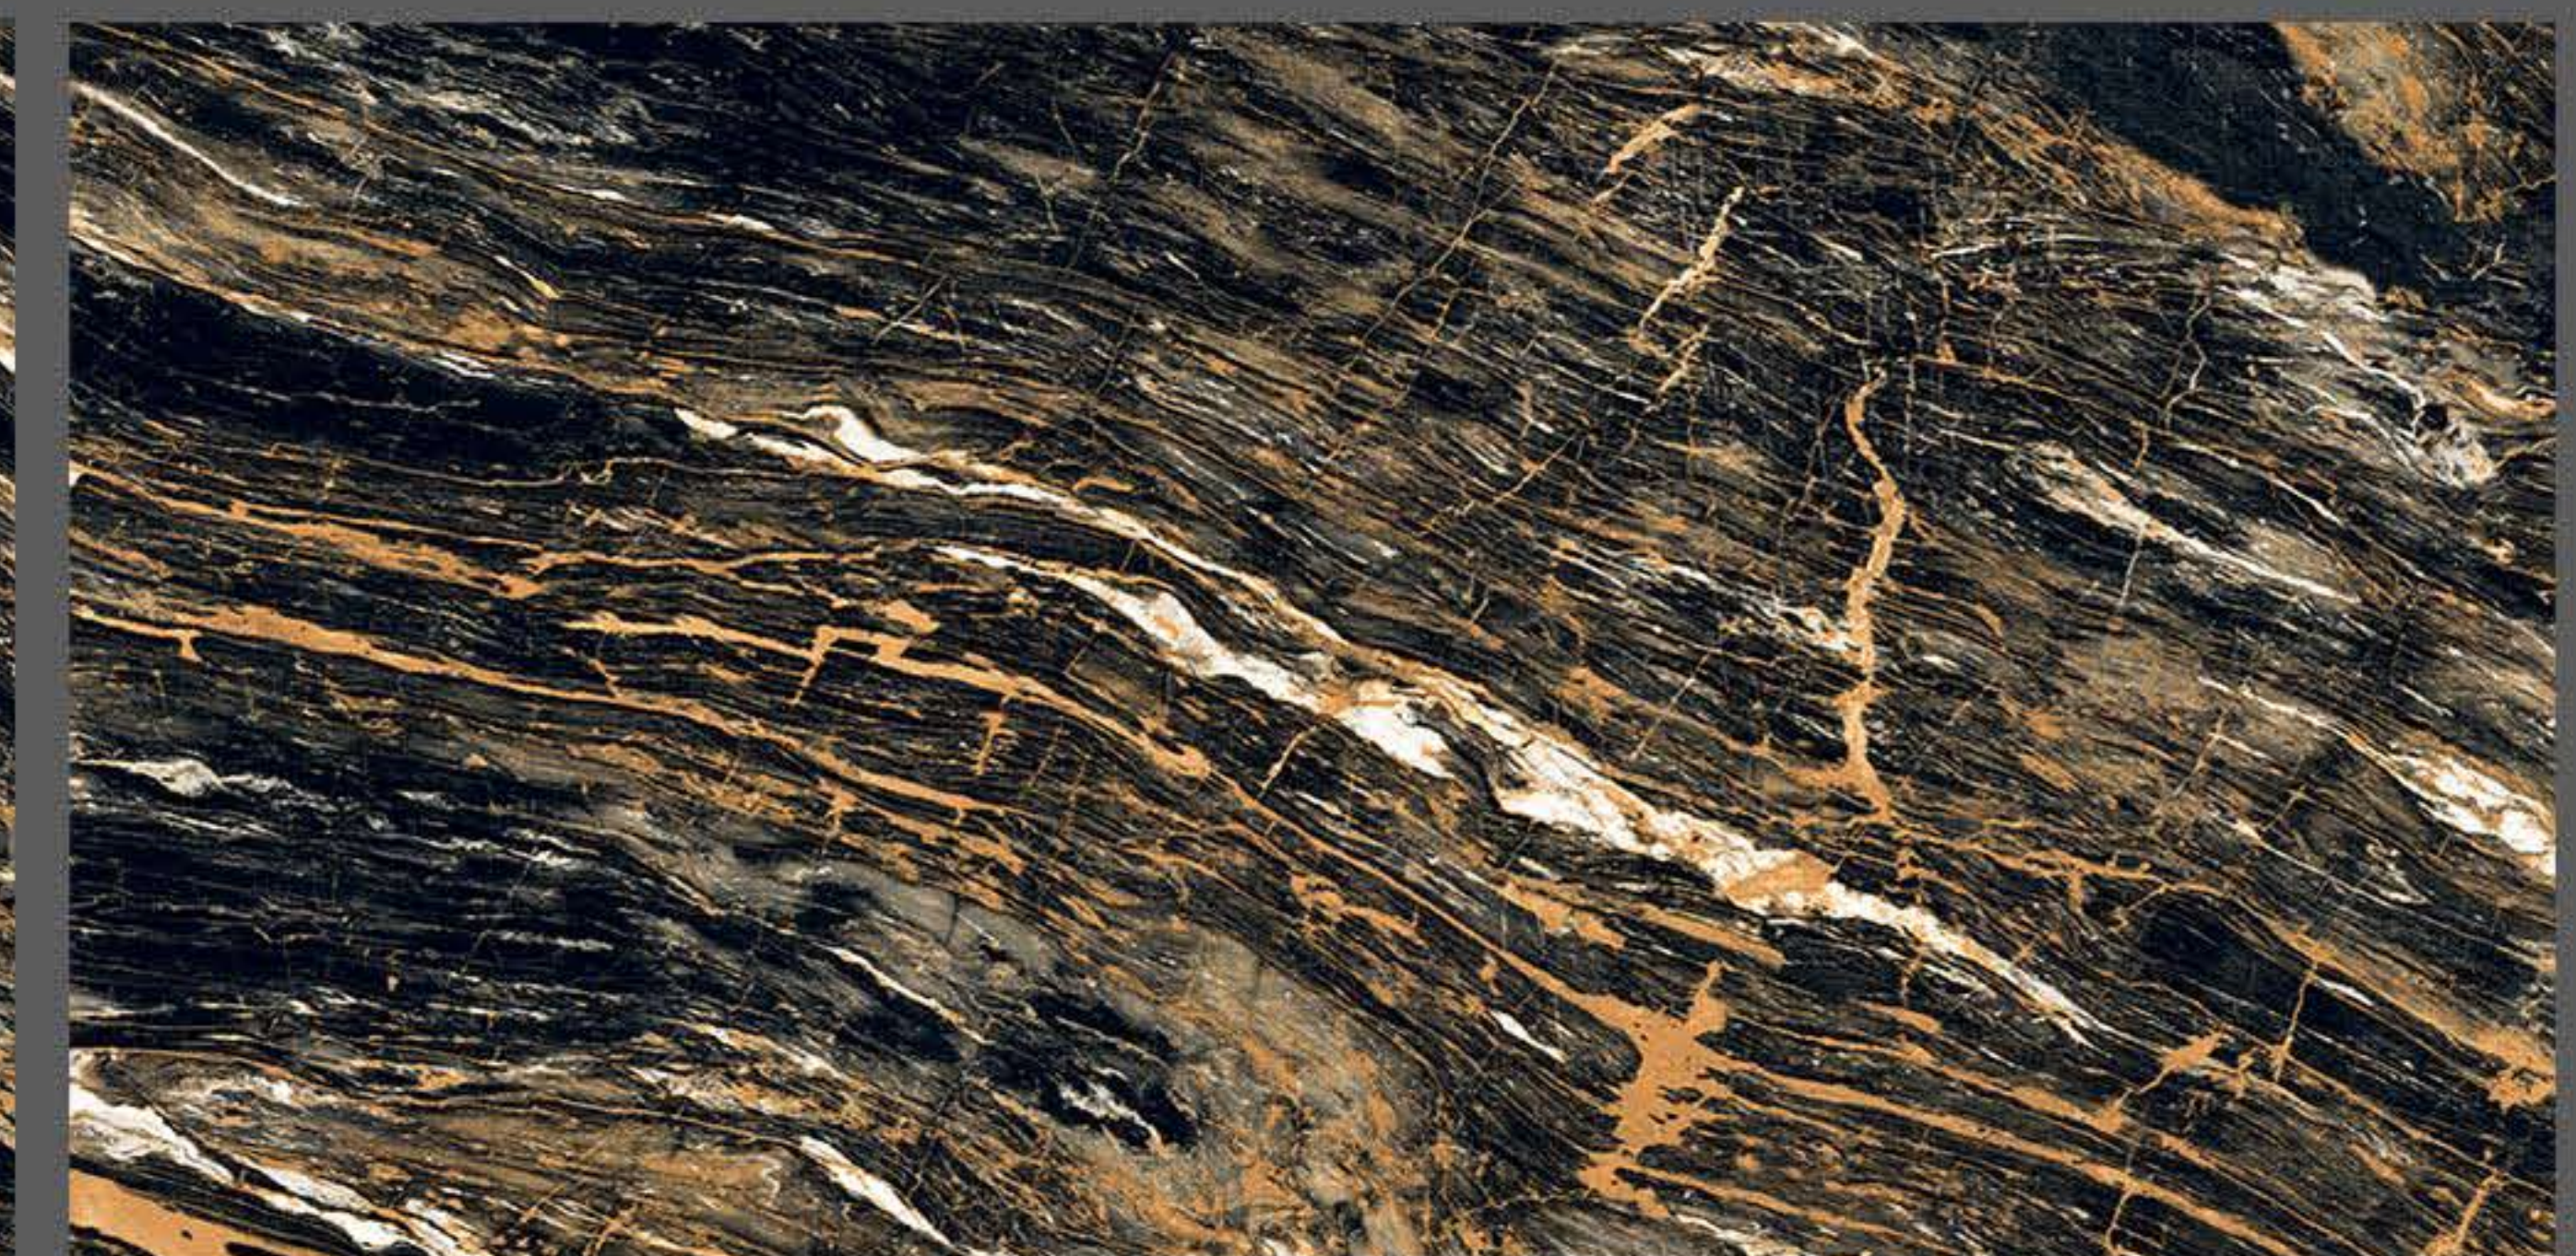

600X1200 HIGH GLOSSY

HEIMER DIAMOND

600X1200 HIGH GLOSSY

IKONY BLACK

600X1200 HIGH GLOSSY

IKONY NATURAL

600X1200 HIGH GLOSSY

IKONY NERO

600X1200 HIGH GLOSSY

ITALY STONE ASH

600X1200 HIGH GLOSSY

ITALY STONE BRONZE

600X1200 HIGH GLOSSY

LAVA AZUL

600X1200 HIGH GLOSSY

LEZARIO CHOCO