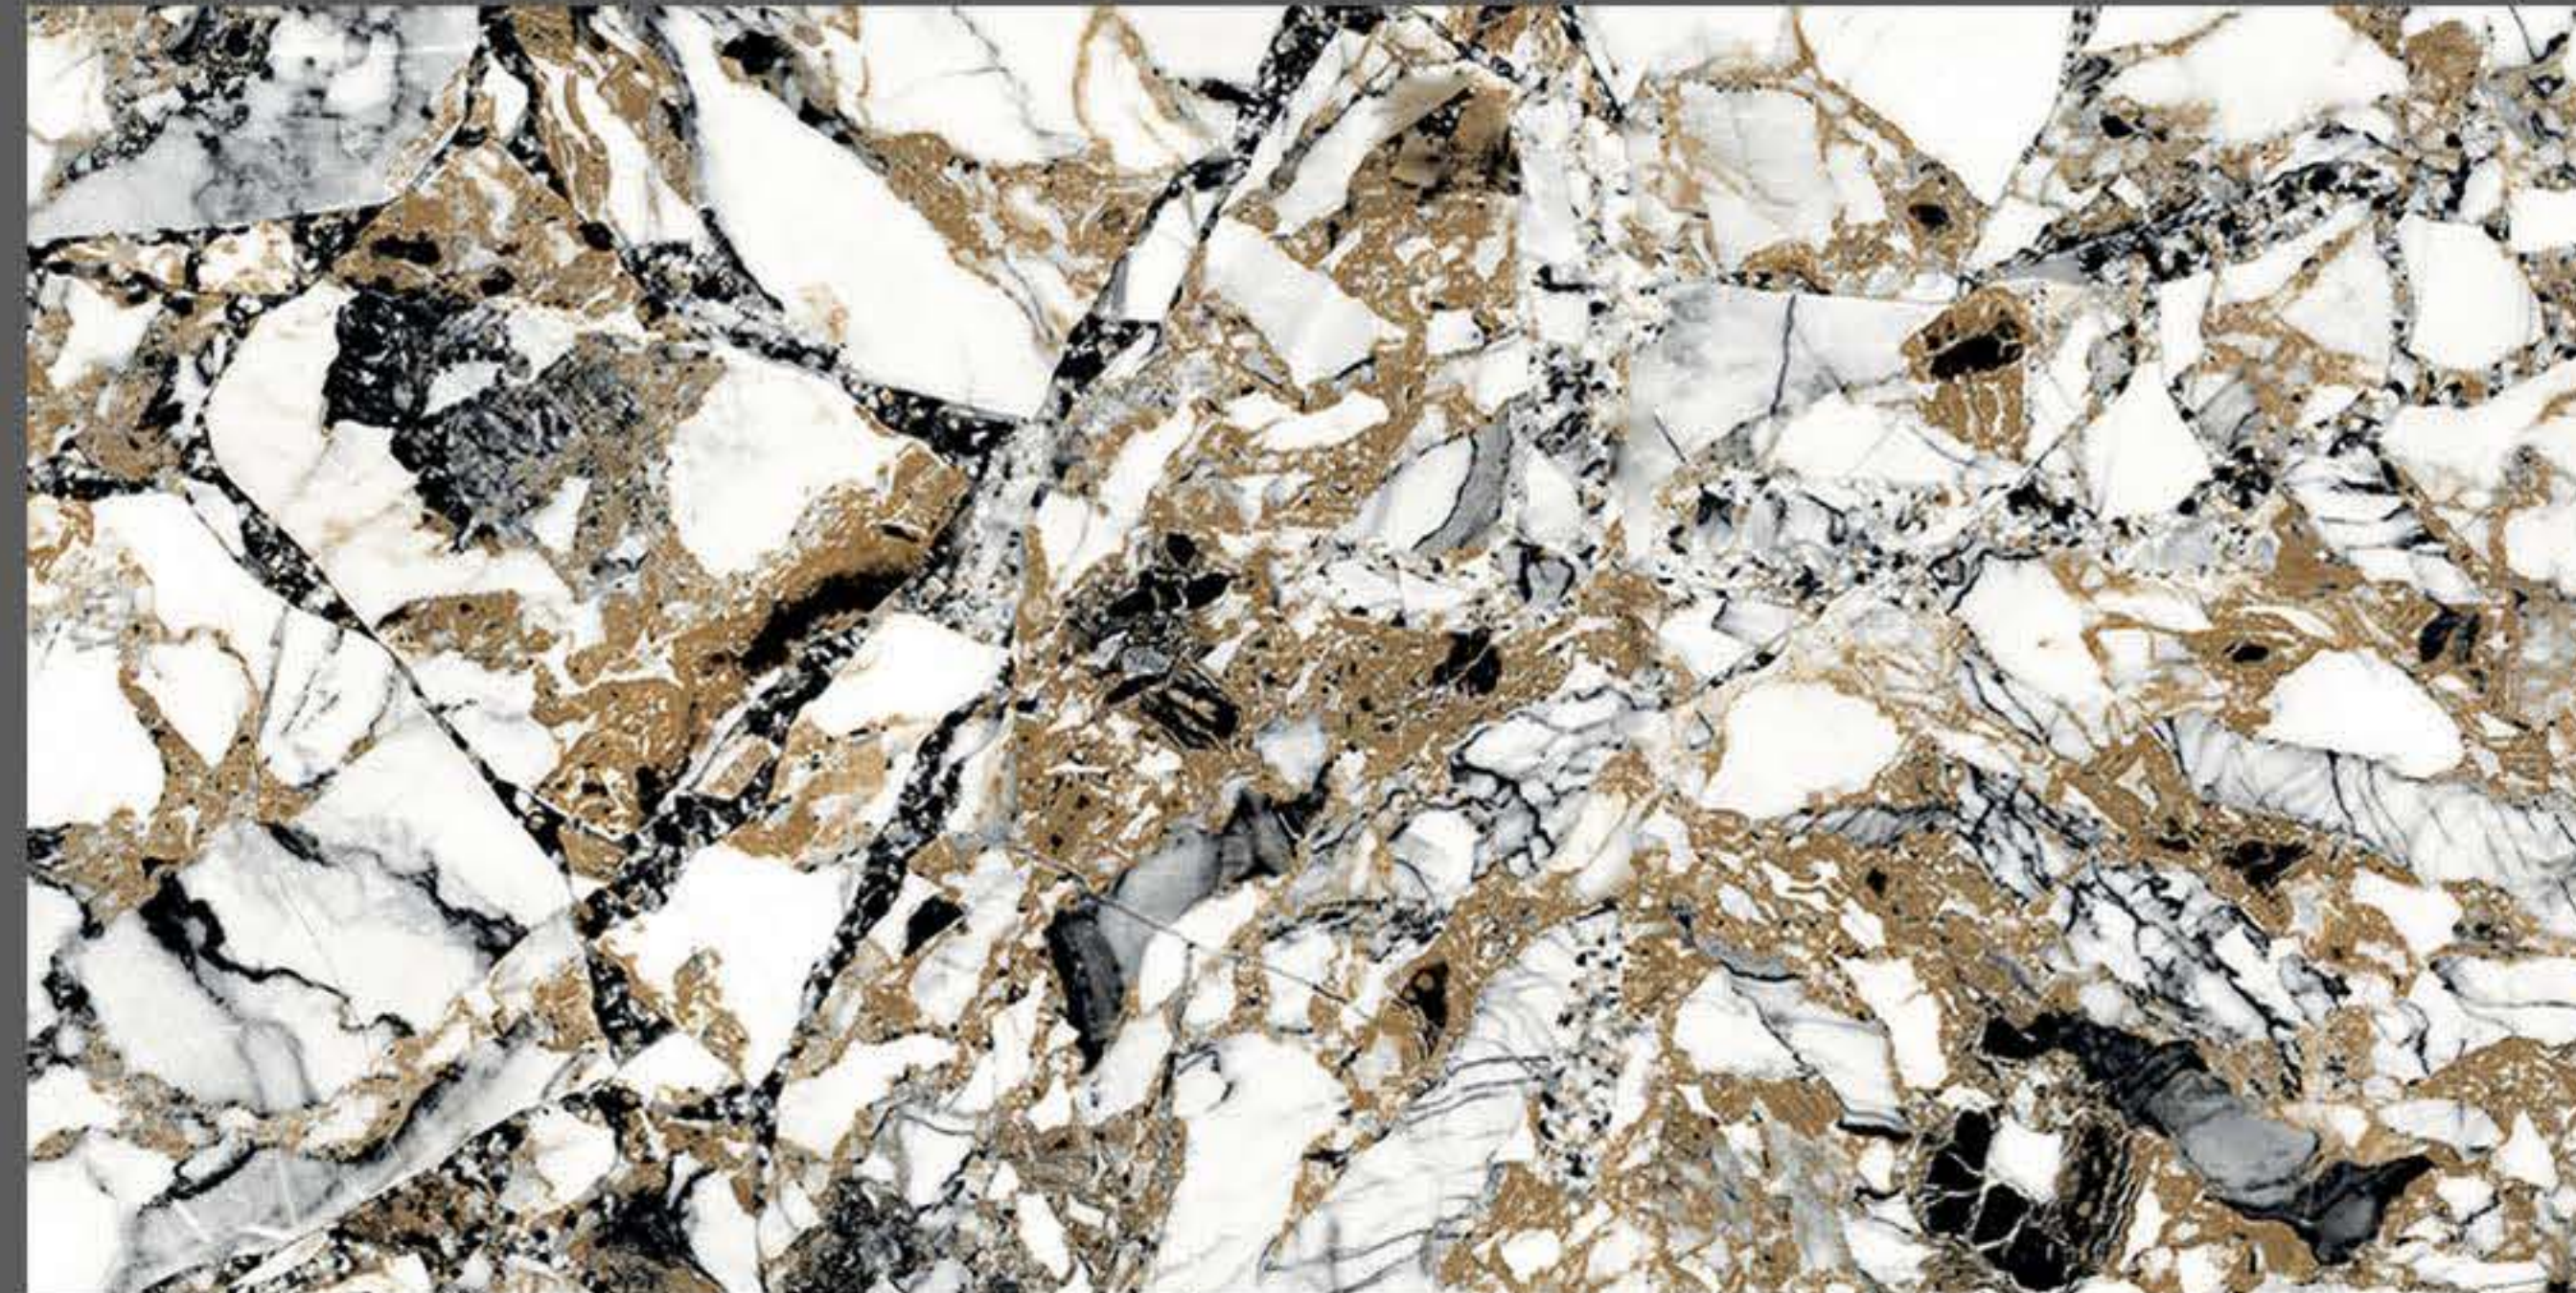

BOSTAN NATURAL

600X1200 HIGH GLOSSY