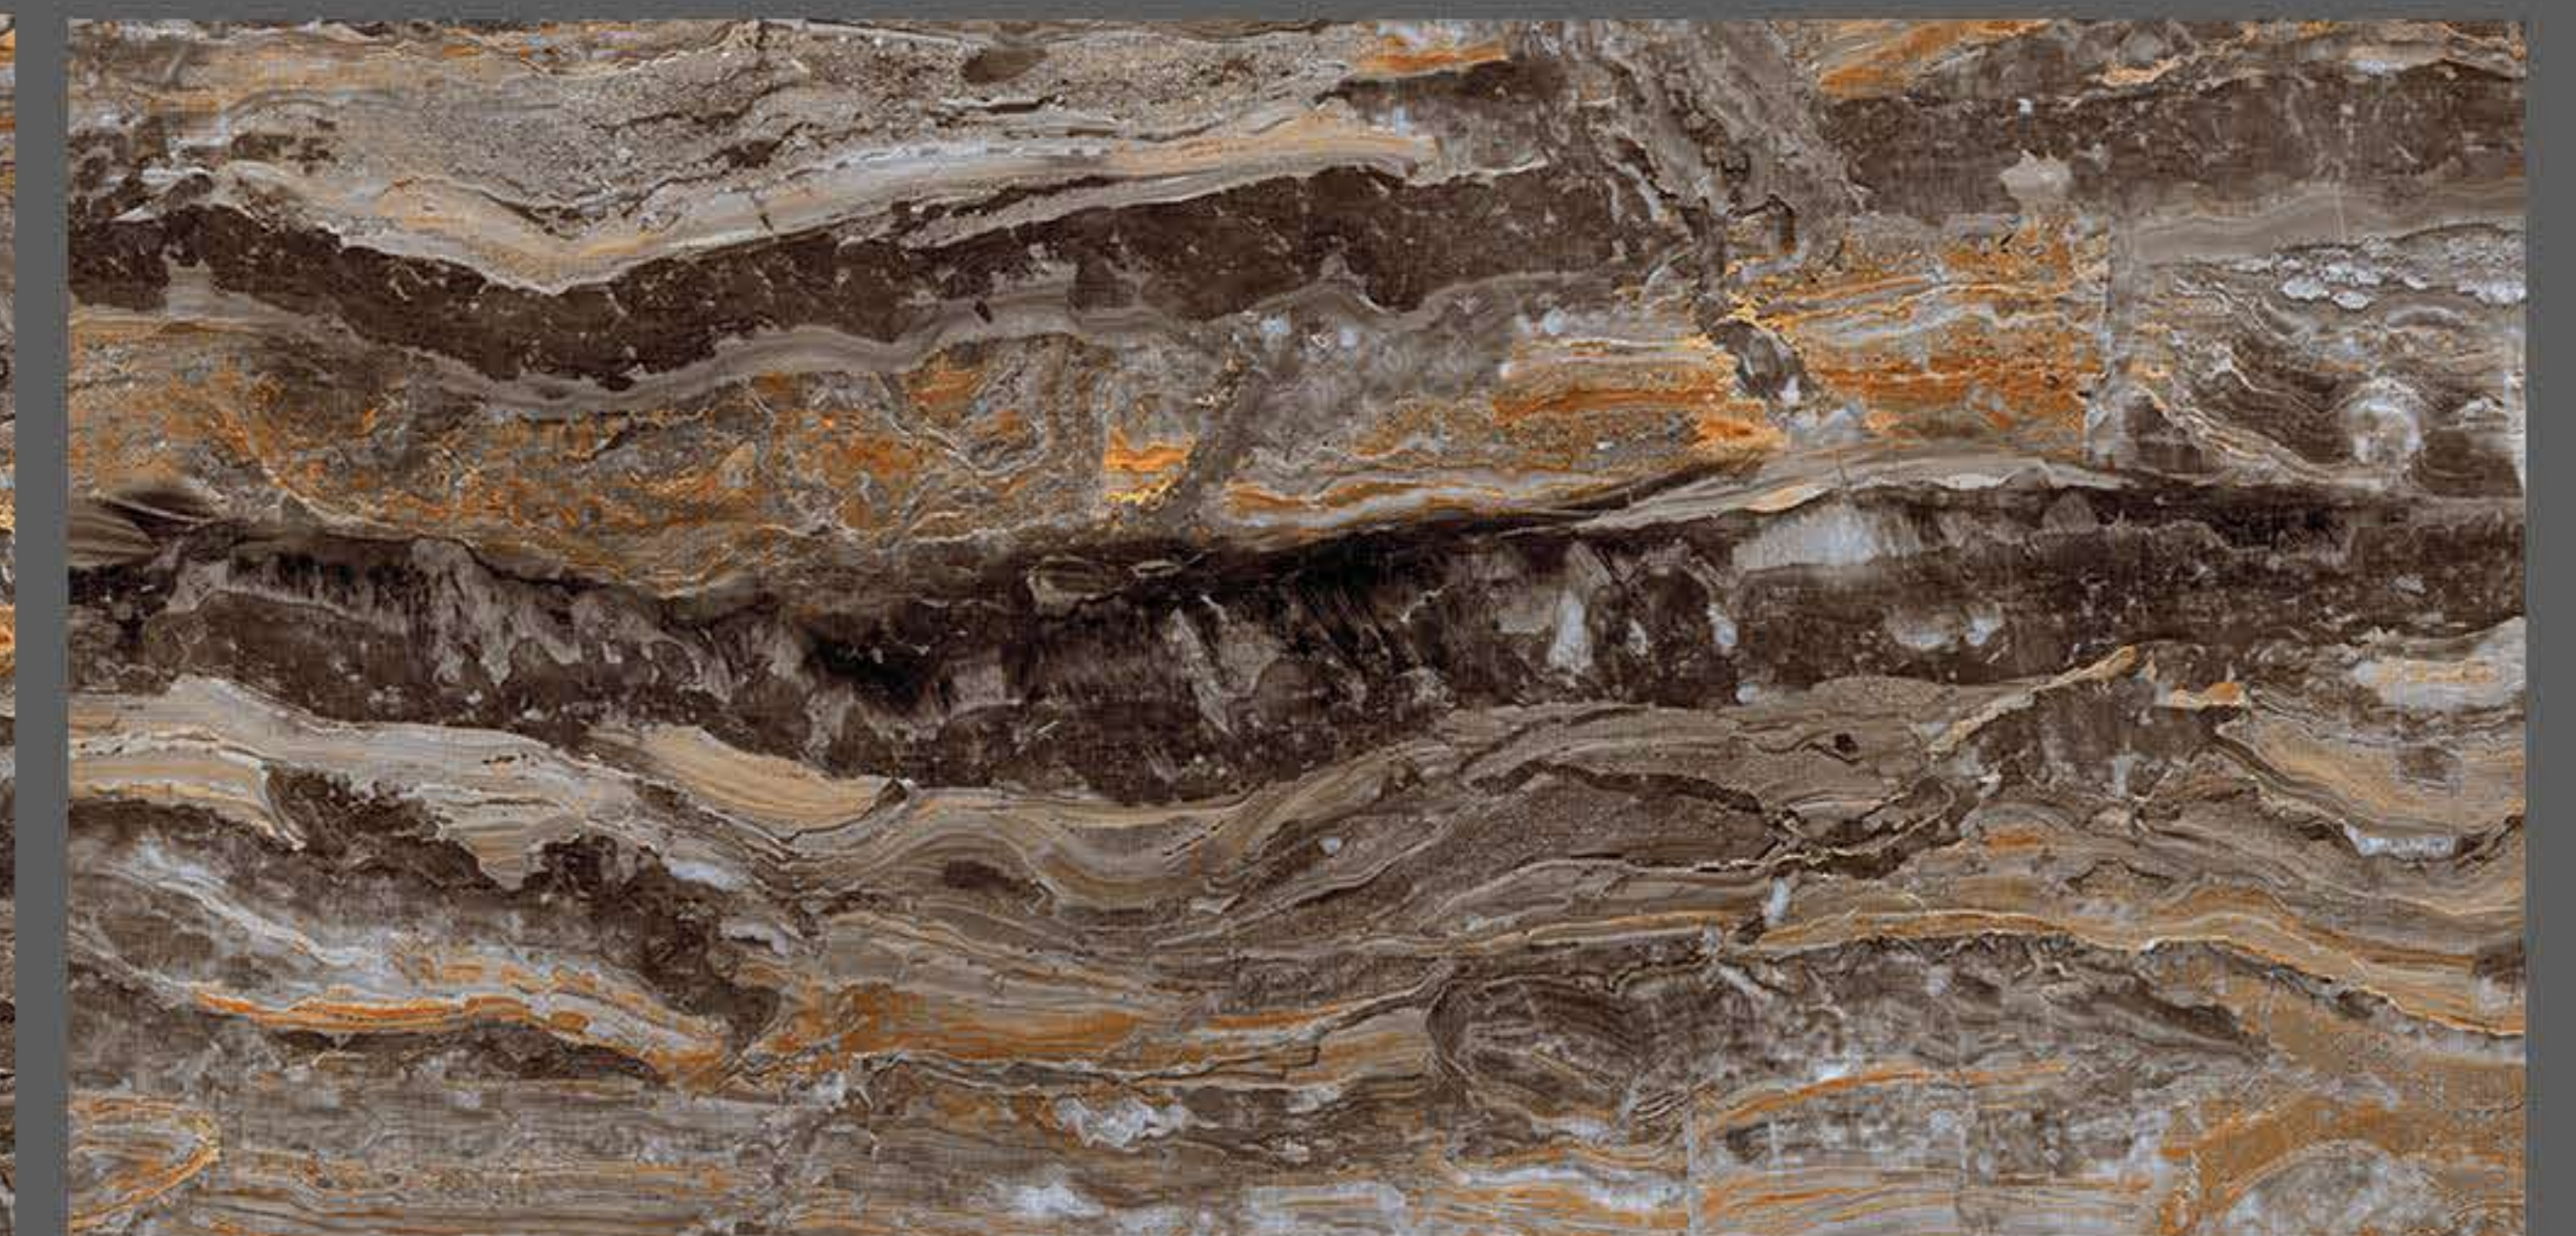

600X1200 HIGH GLOSSY

FABIUS BLUE

600X1200 HIGH GLOSSY

FANTASY WHITE

600X1200 HIGH GLOSSY

FLORIAN BROWN

600X1200 HIGH GLOSSY

FRISSON_BLACK

600X1200 HIGH GLOSSY

GERMAN WOOD

600X1200 HIGH GLOSSY

GRAFITO BROWN

600X1200 HIGH GLOSSY

GRAFITO CHOCO

600X1200 HIGH GLOSSY

GRAFITO NERO