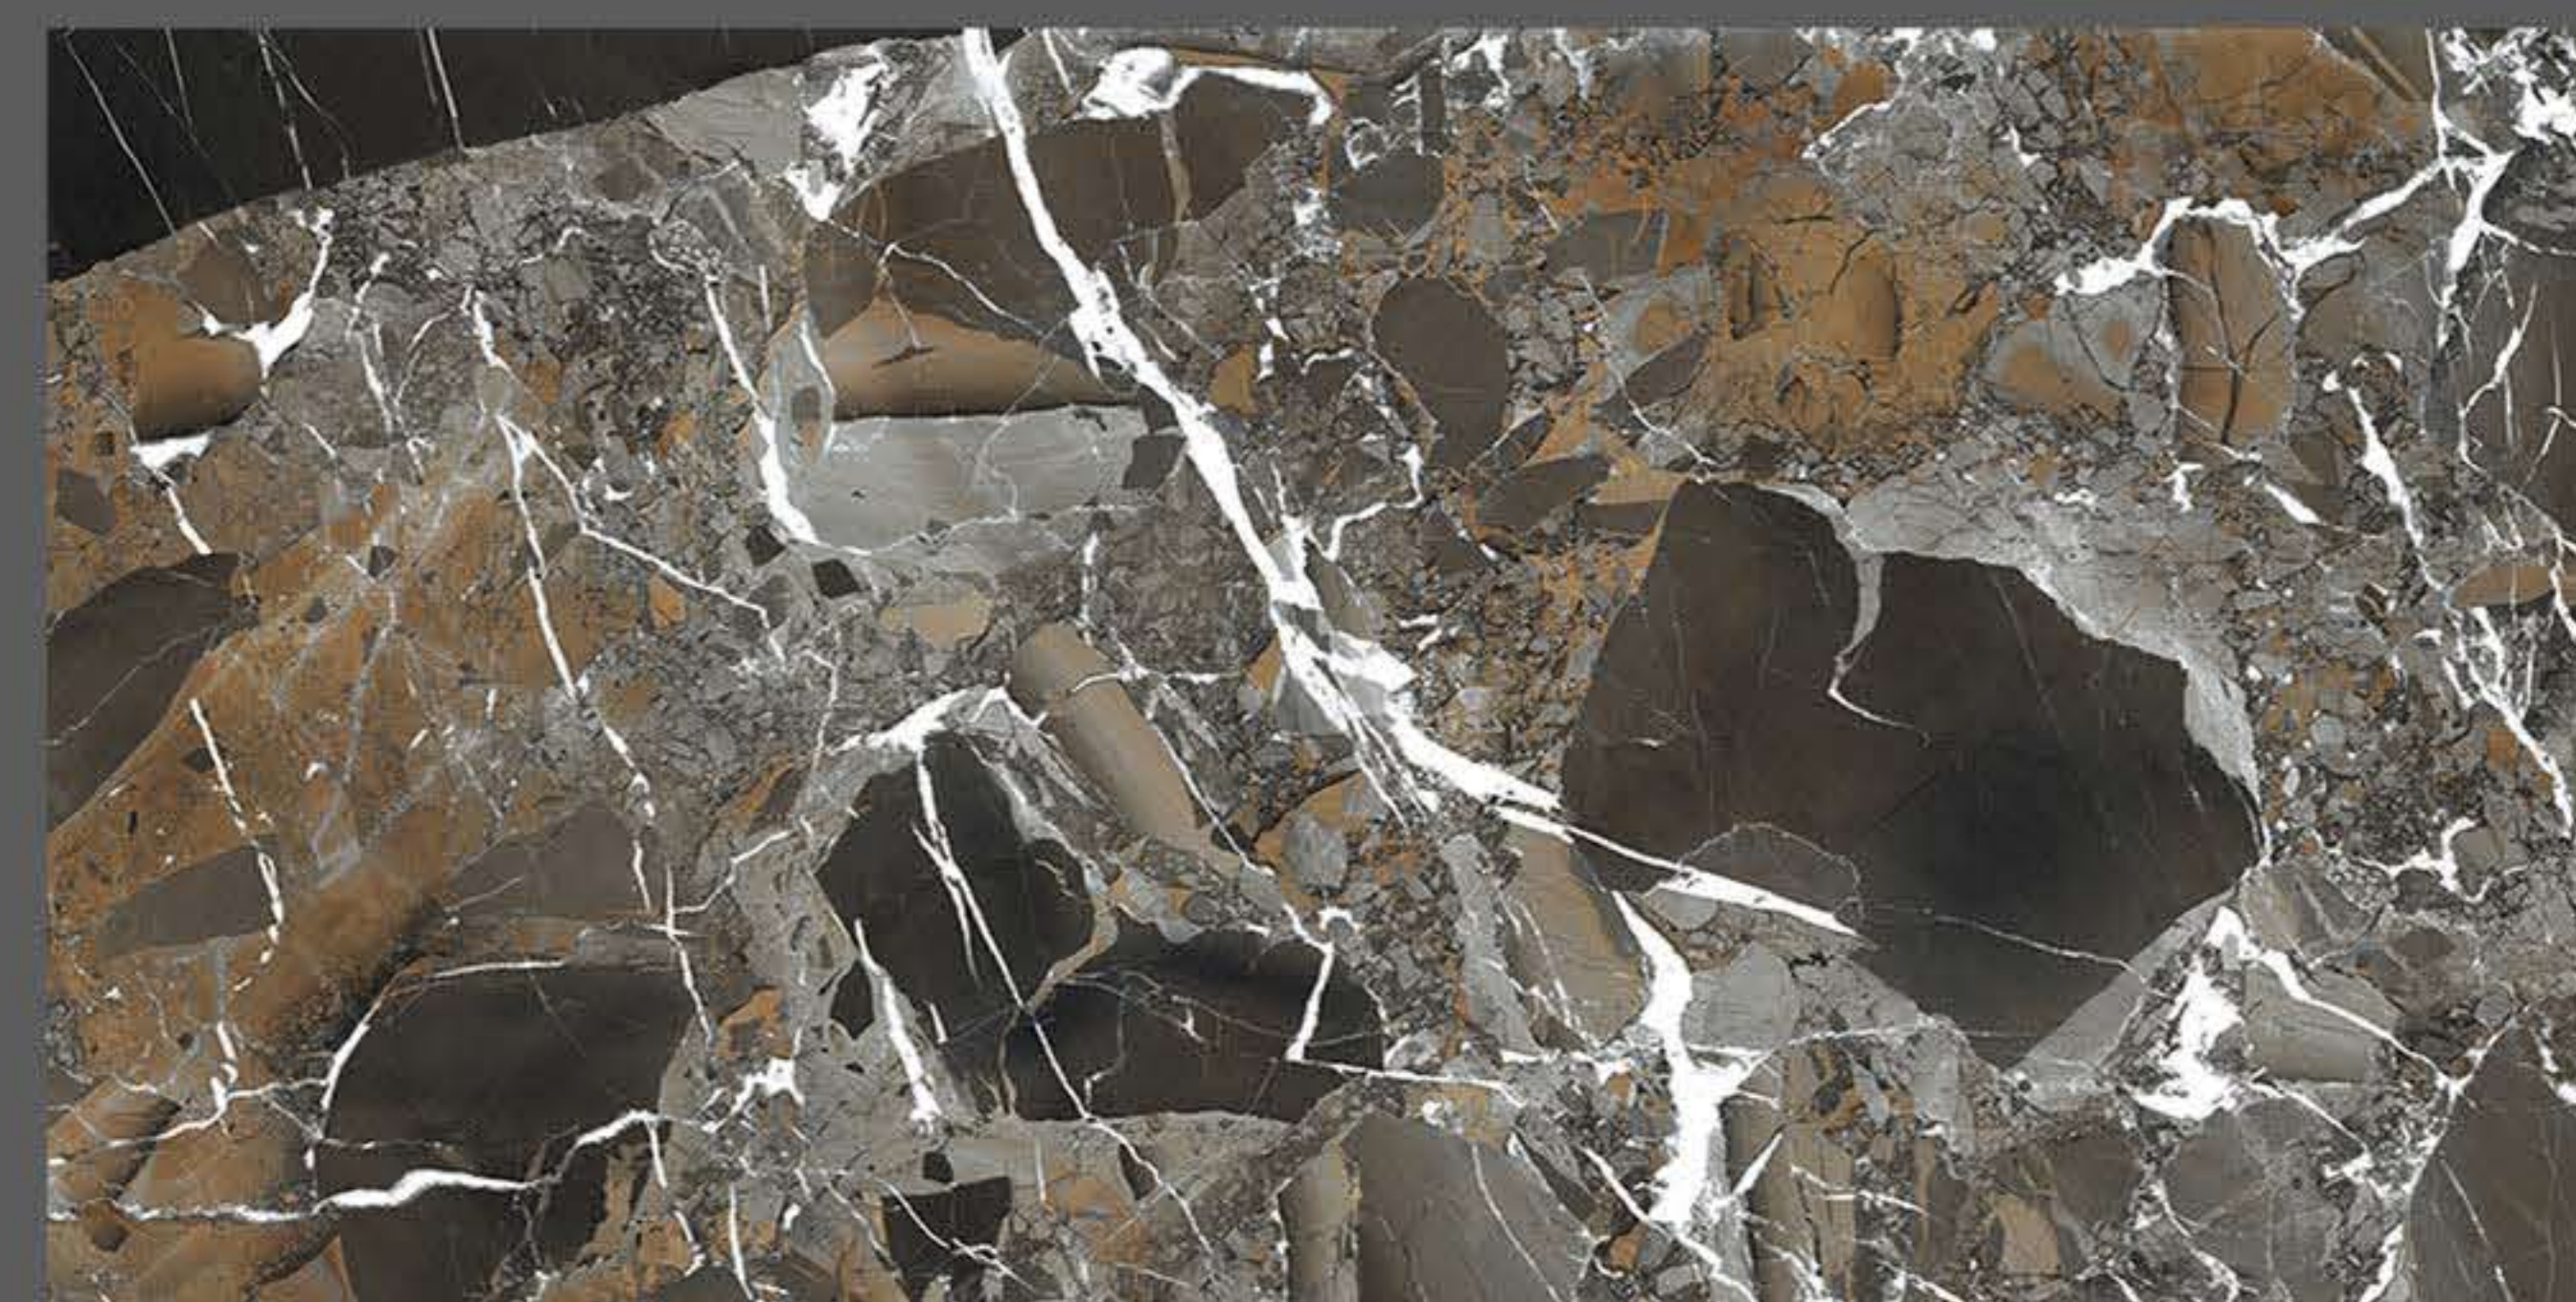

600X1200 HIGH GLOSSY

ITALY STONE ASH

600X1200 HIGH GLOSSY

ITALY STONE BRONZE

600X1200 HIGH GLOSSY

LAVA AZUL

600X1200 HIGH GLOSSY

LEZARIO CHOCO