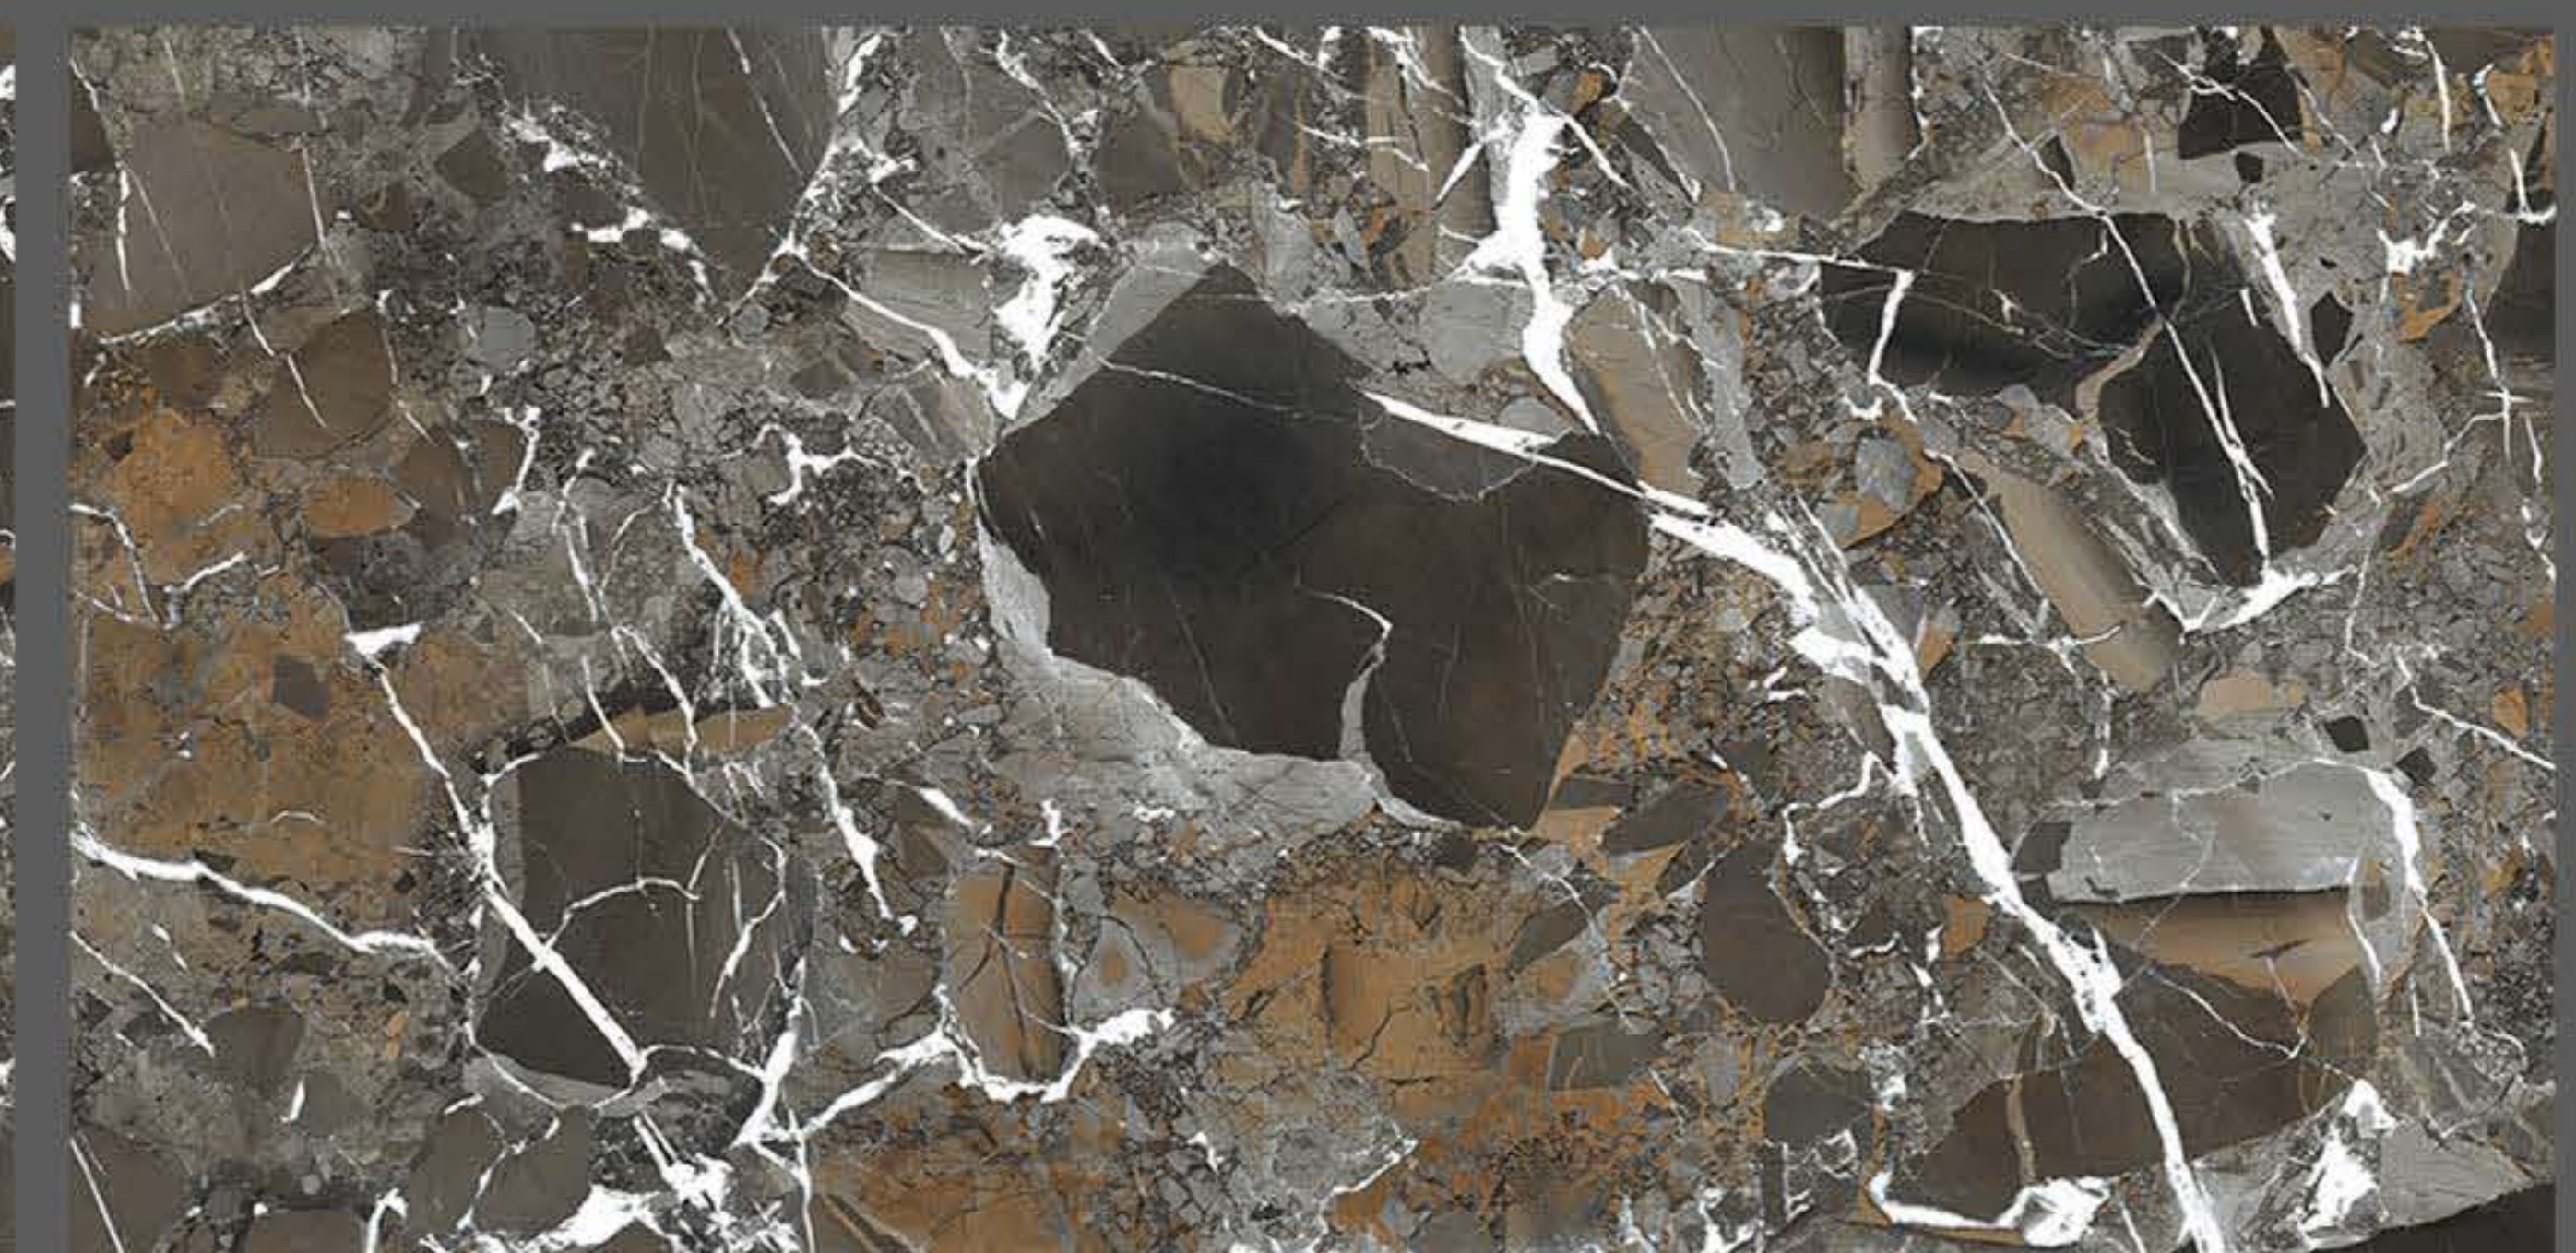

600X1200 HIGH GLOSSY

ITALY STONE ASH

600X1200 HIGH GLOSSY

ITALY STONE BRONZE

600X1200 HIGH GLOSSY

LAVA AZUL

600X1200 HIGH GLOSSY

LEZARIO CHOCO