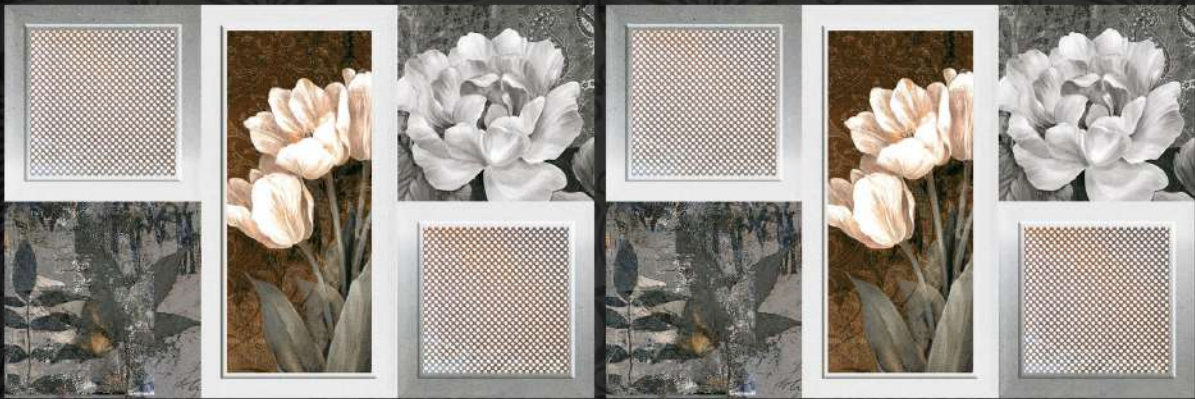

Rashee®
Ceramic

—● Excellence With Simplicity ●—

100%
WATERPROOF

300 X 450mm

MATT

5010_LT

5010_HL

5010_DK