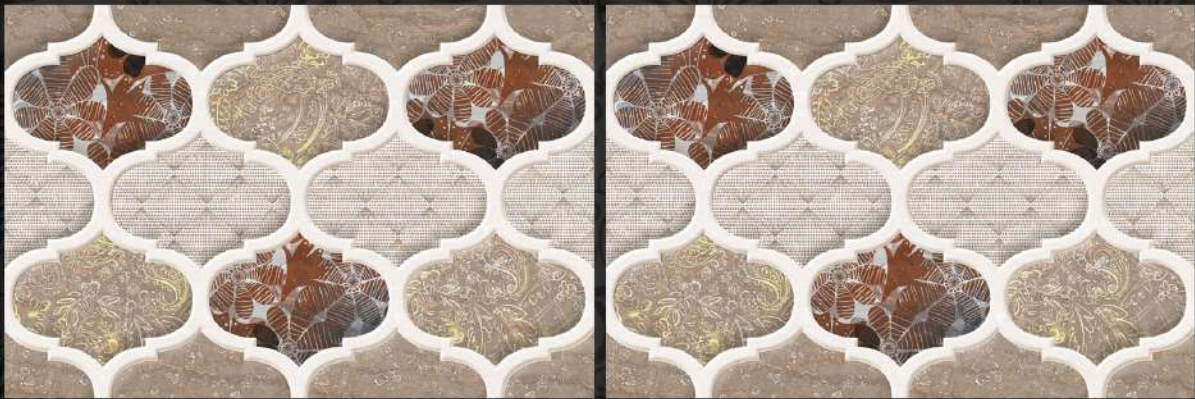

5031_LT

5031_HL

5031_DK