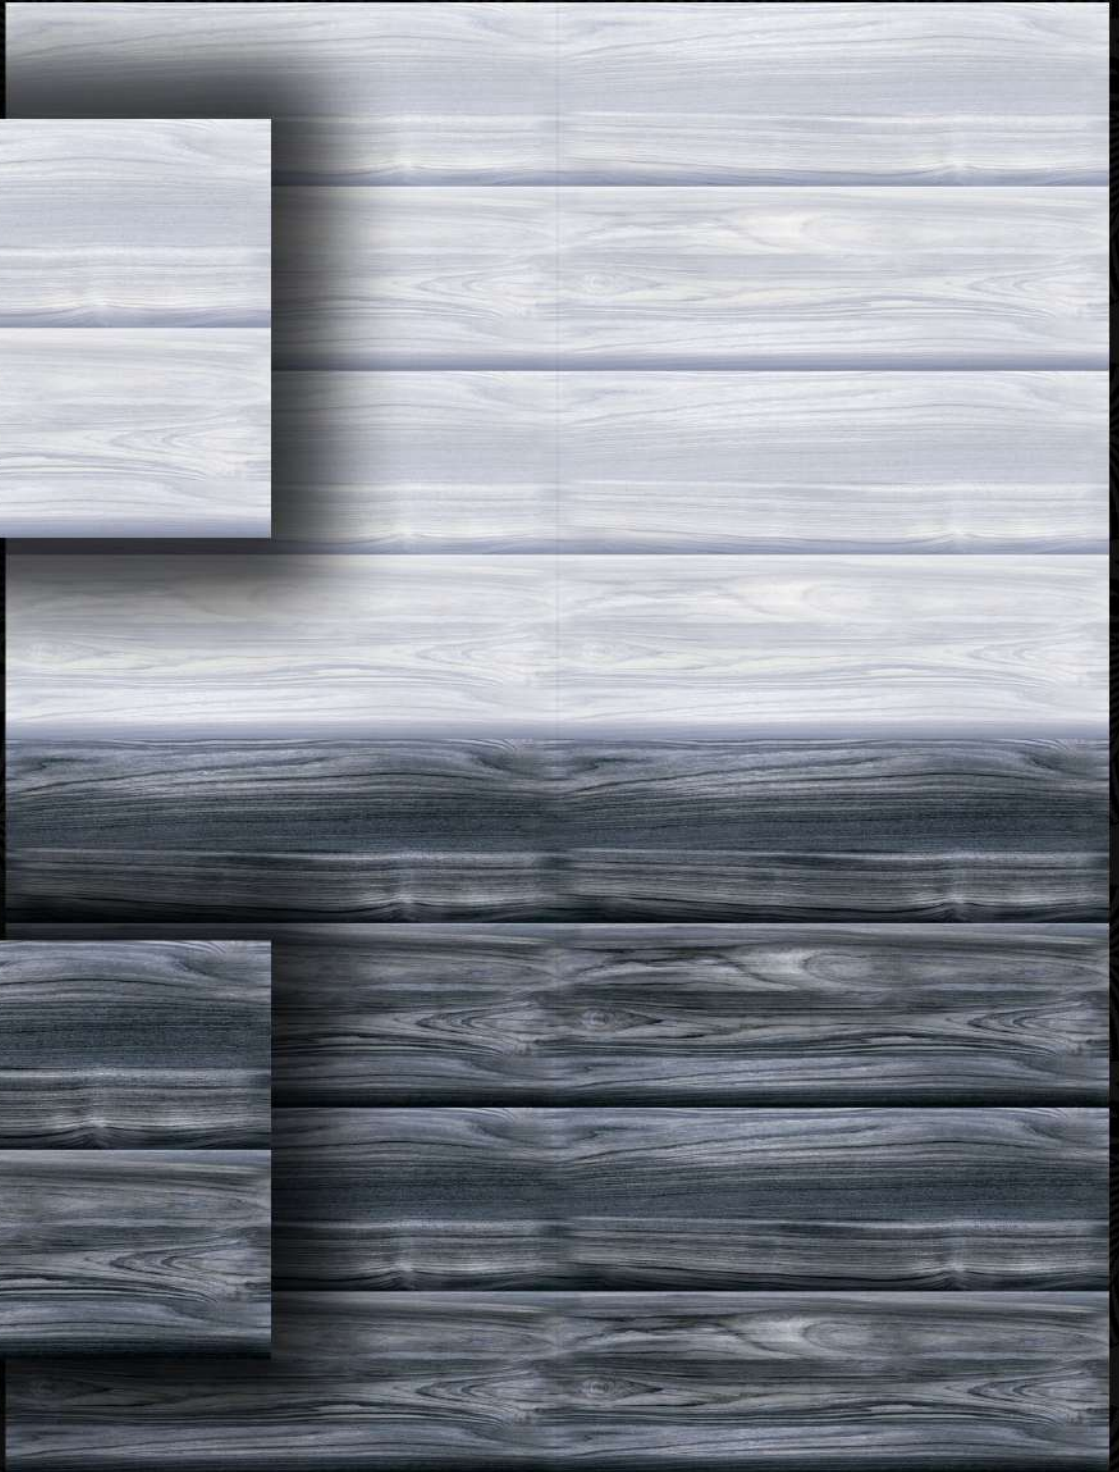

WOOD\_006\_DK

WOOD\_007\_LT

WOOD\_007\_DK

WOOD\_008\_LT

Rashee<sup>®</sup>  
Ceramic

—● Excellence With Simplicity ●—

300 X 450mm

WOOD